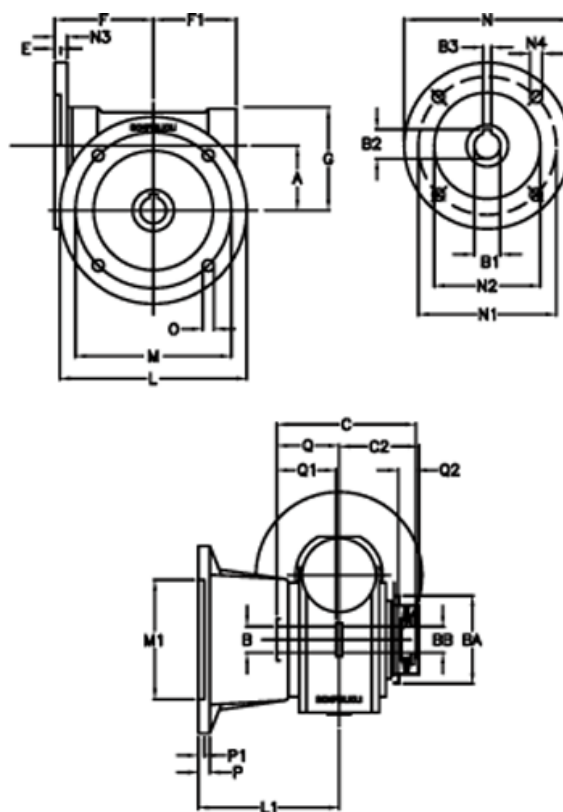

Article number: 390204402862216

Description: Worm Gear with Torque Limiter
VF 44-L1-FA-28-P63B5

Measures

a = 44.6	C2 = 48	m = 87	P = 9
B = 18	Description = VF 44FA-xx-63B5	M1 = 60	P1 = 7
B1 E7 = 11	E = 2	N = 140	Q = 32.0
B2 = 12.8	F = 65	N1 = 115	Q1 = 32
B3 H9 = 4	F1 = 54	N2 = 95	Q2 = 12
BA = 40	g = 71	N3 = 10.5	
BB H7 = 11	L = 110	N4 = 9.5	
C = 79	L1 = 90	O = 8.5	